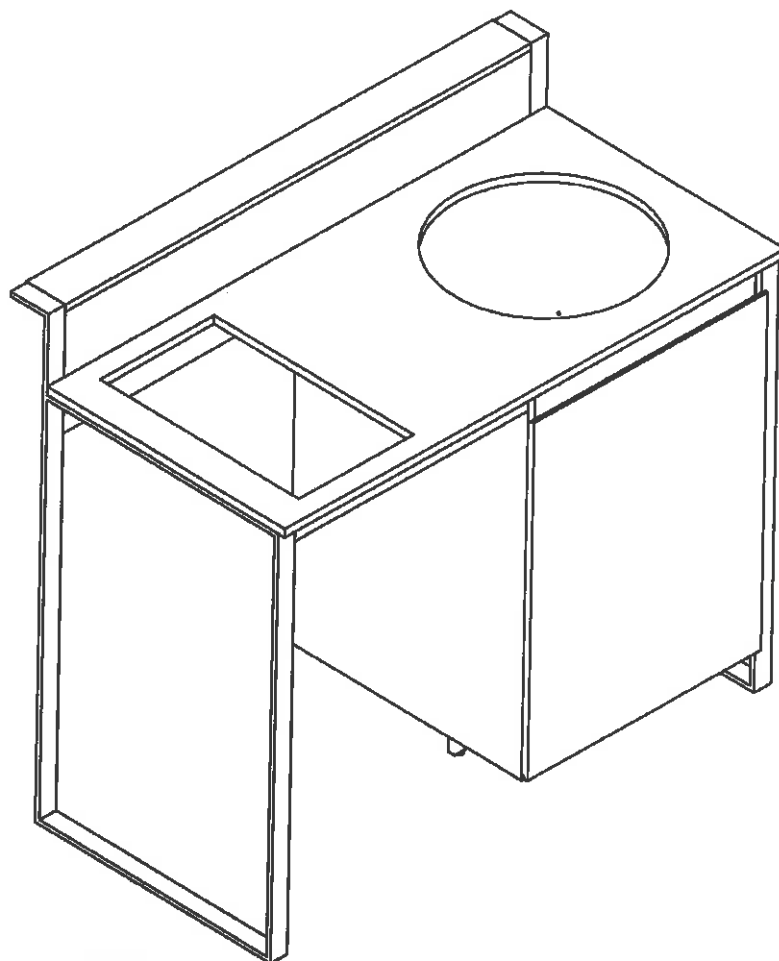

CUISINETTE LOFT MEUBLE A DROITE

A  x6 M6*30mm	B  x6	C  x6 Ø13mm	D  x1	E  x4 M6*20mm
F  x8	G  x3	H  x24	I  x24	J  x2 Ø4*30mm
K  x2	L  x12 Ø4*14mm	M  x14 Ø4*14mm	N  x4 Ø4*14mm	

Step 1.

Step 2.

Step 3.

Step 4.