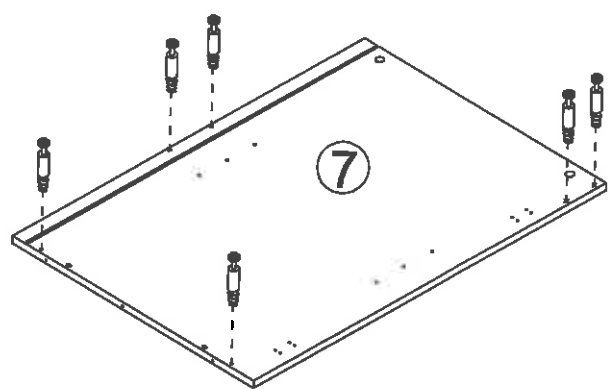

CUISINETTE LOFT MEUBLE A DROITE

A  x6 M6*30mm	B  x6	C  x6 Ø13mm	D  x1	E  x4 M6*20mm
F  x8	G  x3	H  x24	I  x24	J  x2 Ø4*30mm
K  x2	L  x12 Ø4*14mm	M  x14 Ø4*14mm	N  x4 Ø4*14mm	

Step 1.

Step 2.

Step 3.

Step 4.