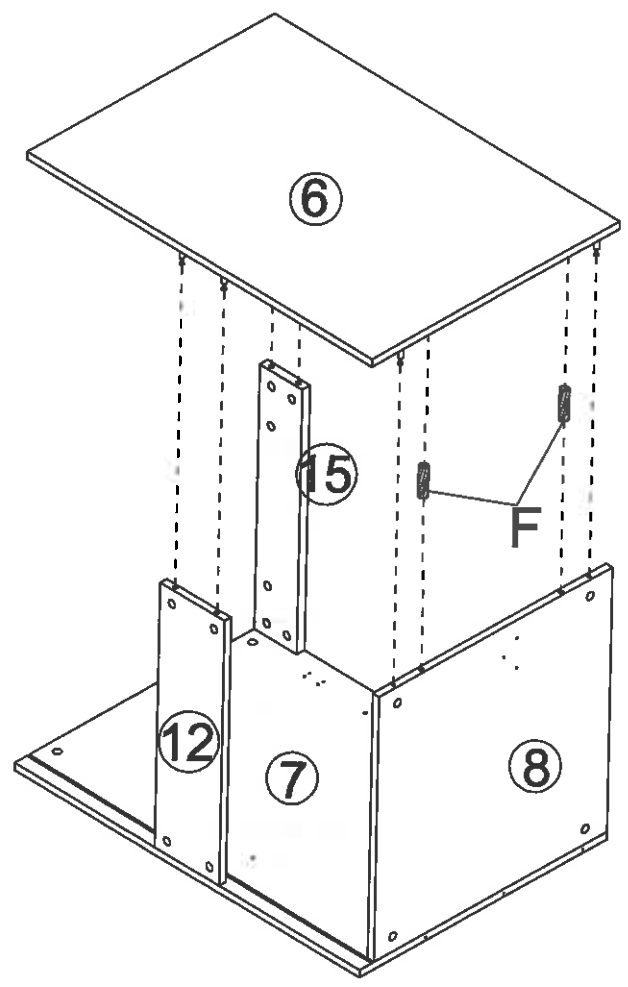

CUISINETTE LOFT MEUBLE A DROITE

A  x6 M6*30mm	B  x6	C  x6 Ø13mm	D  x1	E  x4 M6*20mm
F  x8	G  x3	H  x24	I  x24	J  x2 Ø4*30mm
K  x2	L  x12 Ø4*14mm	M  x14 Ø4*14mm	N  x4 Ø4*14mm	

Step 1.

Step 2.

Step 3.

Step 4.